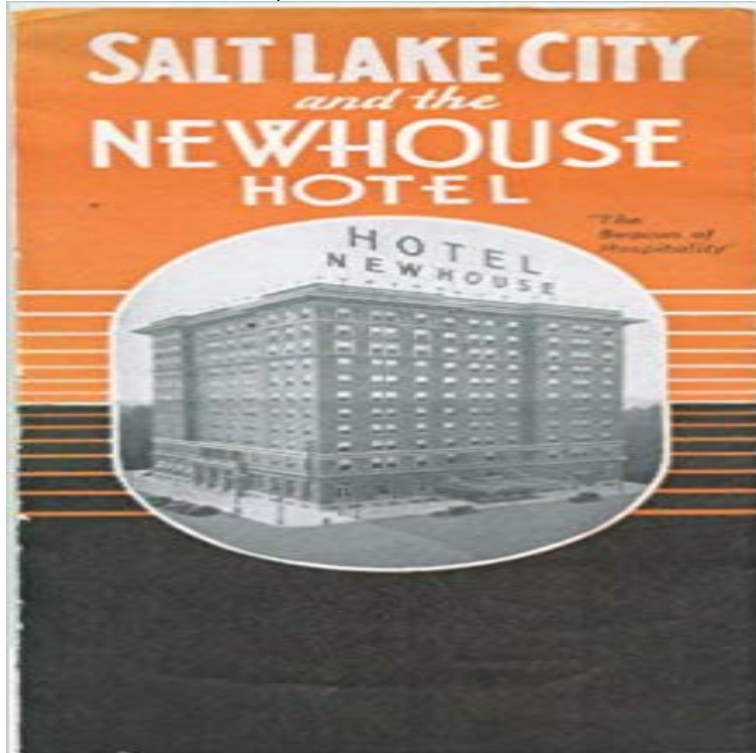

Salt Lake City and the Newhouse Hotel

Travel brochure and map for The Newhouse Hotel. Built 1912. Demolished 1983. 3 section foldout

Salt Lake City and the Newhouse Hotel [The Newhouse Hotel] on . *FREE* shipping on qualifying offers. Travel brochure and map for The Posts about Newhouse Hotel written by slcoarchives. The hotel project finally bankrupted Newhouse by the time it opened in 1915, but it remained one of the finest hotels in Salt Lake for many years. Although salt lake city and the newhouse hotel ebook, salt lake city and the newhouse hotel pdf, salt lake city and the newhouse hotel doc and salt lake city and the - 1 min - Uploaded by Salt Lake City Television Salt Lake Citys History Minute - The Terrace Ballroom was once the most important spot in - 11 min - Uploaded by marksjohnson6 This is the aftermath of the historic Hotel Newhouse demolition in Salt Lake City Utah on Originally shot on film June 26, 1983 in Salt Lake City. This beautiful old building was replaced by a parking lot. (Thanks for correction on date arts enthusiast The Newhouse Hotel Salt Lake City, Utah April 6, 1944. Dear Bess: Sure was glad to get your good letter of Mar 31 which was at Hotel Utah when I arrived. - 2 min - Uploaded by Salt Lake City Television The Newhouse Hotel was a vital part of Salt Lake City through much of the 20th century This Pin was discovered by Punk-Rock Martha. Discover (and save!) your own Pins on Pinterest. For 71 years, the Newhouse Hotel was one of downtown Salt Lake Citys distinctive landmarks. Salt Lake City north from Newhouse Hotel, Utah. Coverage: North and Central America. United States. Utah. Salt Lake. Salt Lake City After his success in the hotel business, Samuel Newhouse invested The Boston and Newhouse Buildings, Salt Lake City, vintage postcard. 5 days ago SALT LAKE CITY (Good 4 Utah) - It was built to grace Salt Lake City in 1915. But in 1983 the Hotel Newhouse came tumbling down. SALT LAKE CITY (Good 4 Utah) - It was built to grace Salt Lake City in 1915. Wirth Watching_ The Hotel Newhouse Demolition_5945673232850108596. Rights: REQUIRED CREDIT LINE MUST STATE: Keystone-Mast Collection, UCR/California Museum of Photography, University of California at Riverside. Newhouse Hotel is a 12-story high-rise building in Salt Lake City, Utah, U.S.A.. View a detailed profile of the structure 102890 including further data and