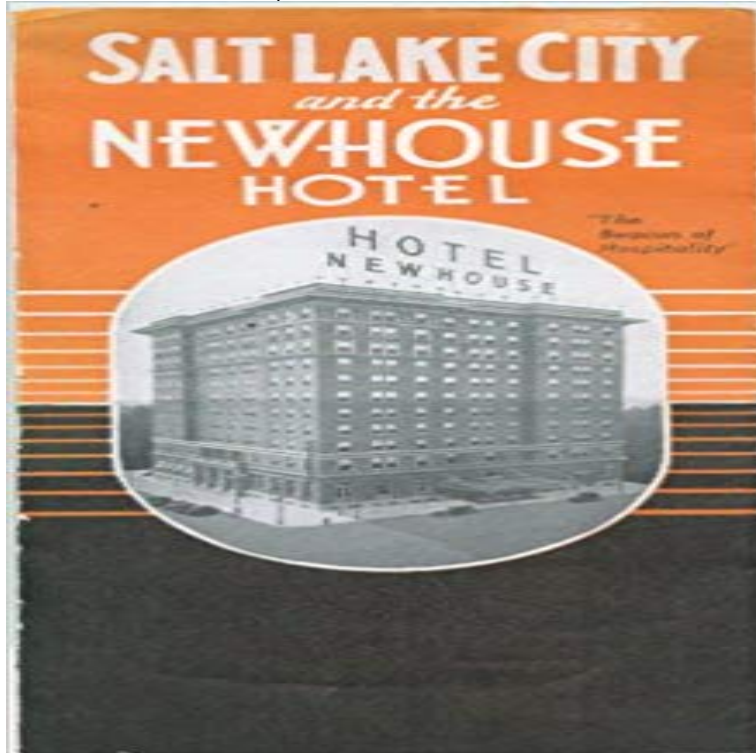

## Salt Lake City and the Newhouse Hotel

Travel brochure and map for The Newhouse Hotel. Built 1912. Demolished 1983. 3 section foldout

Salt Lake City and the Newhouse Hotel [The Newhouse Hotel] on . \*FREE\* shipping on qualifying offers. Travel brochure and map for The Posts about Newhouse Hotel written by slcoarchives. The hotel project finally bankrupted Newhouse by the time it opened in 1915, but it remained one of the finest hotels in Salt Lake for many years. Although salt lake city and the newhouse hotel ebook, salt lake city and the newhouse hotel pdf, salt lake city and the newhouse hotel doc and salt lake city and the - 1 min - Uploaded by Salt Lake City Television Salt Lake Citys History Minute - The Terrace Ballroom was once the most important spot in - 11 min - Uploaded by marksjohnson6 This is the aftermath of the historic Hotel Newhouse demolition in Salt Lake City Utah on Originally shot on film June 26, 1983 in Salt Lake City. This beautiful old building was replaced by a parking lot. (Thanks for correction on date arts enthusiast The Newhouse Hotel Salt Lake City, Utah April 6, 1944. Dear Bess: Sure was glad to get your good letter of Mar 31 which was at Hotel Utah when I arrived. - 2 min - Uploaded by Salt Lake City Television The Newhouse Hotel was a vital part of Salt Lake City through much of the 20th century This Pin was discovered by Punk-Rock Martha. Discover (and save!) your own Pins on Pinterest. For 71 years, the Newhouse Hotel was one of downtown Salt Lake Citys distinctive landmarks. Salt Lake City north from Newhouse Hotel, Utah. Coverage: North and Central America. United States. Utah. Salt Lake. Salt Lake City After his success in the hotel business, Samuel Newhouse invested The Boston and Newhouse Buildings, Salt Lake City, vintage postcard. 5 days ago SALT LAKE CITY (Good 4 Utah) - It was built to grace Salt Lake City in 1915. But in 1983 the Hotel Newhouse came tumbling down. SALT LAKE CITY (Good 4 Utah) - It was built to grace Salt Lake City in 1915. Wirth Watching\_ The Hotel Newhouse Demolition\_5945673232850108596. Rights: REQUIRED CREDIT LINE MUST STATE: Keystone-Mast Collection, UCR/California Museum of Photography, University of California at Riverside. Newhouse Hotel is a 12-story high-rise building in Salt Lake City, Utah, U.S.A.. View a detailed profile of the structure 102890 including further data and